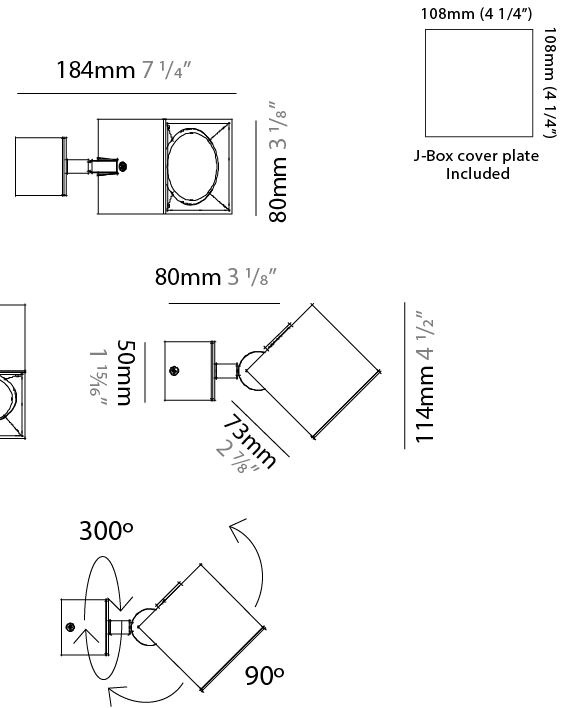

DAU SINGLE SURFACE

D92019- : D92019-BSL

base number

PROJECT	
TYPE	
SPECIFIER	
QUANTITY	
DATE	

1. To build a product code in our configurator select the specify button on the base model # product page
2. To build a manual product code on this datasheet choose from the options listed below in blue font and add the suffix to the base model #

GENERAL

Series: Dau
Subseries: Dau Single
Partner: Milan
Division: Design
Installation: Surface
Product Type: Spots
Mounting Location: Ceiling
Light Distribution: Adjustable / Direct

PHYSICAL

Shape: Cube
Length (mm): 80
Length (in): 3 1/8
Width (mm): 83
Width (in): 3 1/4
Height (mm): 80
Height (in): 3 1/8
Max. Overall Height (mm): 160
Max. Overall Height (in): 6 5/16
Weight (kg): 0.82
Weight (lbs): 1.81
Fixture Material: Extruded Aluminum

ELECTRICAL

Number of Lamps: 1
Lamp Type: LED Retrofit
Lamp Shape: MR16
Bulb Included: Bulb Not Included
Total Output Wattage (W): 4
Max. Wattage Per Lamp (W): 4
Lamp Base: GU10
Input Voltage (V): 120

LED

OPTICAL

RATINGS AND CERTIFICATIONS

Certified By: CSA Certified to UL and CSA Standards
IP rating: IP20