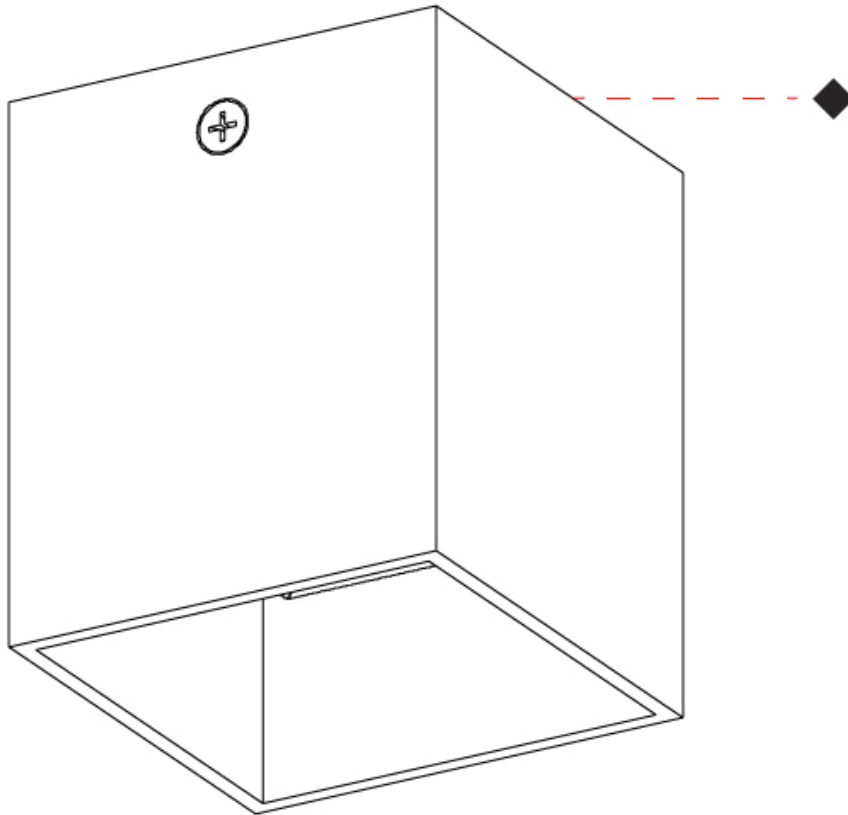

DAU SINGLE SURFACE

D92130R9- : D92130R9-BAL

PROJECT _____

TYPE _____

SPECIFIER _____

QUANTITY _____

DATE _____

D